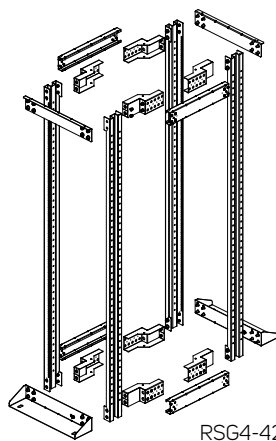

OPEN FRAMES RSG4

RSG4-42-19/92-LF

COLOR SAMPLER:  RAL 9005

➤ **RSG4** high-load, four post open frames ensure unbeatable accessibility. With a balanced load rating of up to 1500 kg, they are ideal for installation of heavy servers, disk arrays, etc.

MAIN ADVANTAGES

- 4-post frame for heavy IT hardware (up to 1500 kg)
- Unlimited access for component installation
- Full on-site configurability and depth adjustment
- High Density Wire Management compatible

Code *	H (in U)	Dimensions (mm)		
		H	W	Depth settings
RSG4-42-19/50-LF	42	2055	550	500-680
RSG4-42-19/74-LF	42	2055	550	710-890
RSG4-42-19/92-LF	42	2055	550	920-1100
RSG4-45-19/50-LF	45	2188	550	500-680
RSG4-45-19/74-LF	45	2188	550	710-890
RSG4-45-19/92-LF	45	2188	550	920-1100
RSG4-47-19/50-LF	47	2277	550	500-680
RSG4-47-19/74-LF	47	2277	550	710-890
RSG4-47-19/92-LF	47	2277	550	920-1100

* For inward-oriented base, replace L with X in product code

RSG4-42

DESCRIPTION:

Sizes

- Height: 42, 45, 47U
- Width: 550 mm
- Depth: 500-680 mm, 710-890 mm, 920-1100 mm (step 30 mm)

Load rating

- 1500 kg (balanced load)