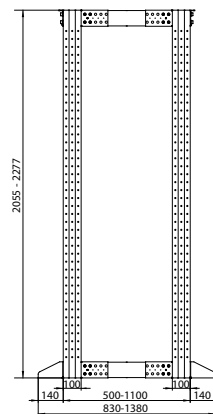

OPEN FRAMES RSG4

RSG4-42-19/92-LF

COLOR SAMPLER:  RAL 9005

➤ **RSG4** high-load, four post open frames ensure unbeatable accessibility. With a balanced load rating of up to 1500 kg, they are ideal for installation of heavy servers, disk arrays, etc.

Code *	H (in U)	Dimensions (mm)		
		H	W	Depth settings
RSG4-42-19/50-LF	42	2055	550	500-680
RSG4-42-19/74-LF	42	2055	550	710-890
RSG4-42-19/92-LF	42	2055	550	920-1100
RSG4-45-19/50-LF	45	2188	550	500-680
RSG4-45-19/74-LF	45	2188	550	710-890
RSG4-45-19/92-LF	45	2188	550	920-1100
RSG4-47-19/50-LF	47	2277	550	500-680
RSG4-47-19/74-LF	47	2277	550	710-890
RSG4-47-19/92-LF	47	2277	550	920-1100

* For inward-oriented base, replace L with X in product code

RSG4-42

DESCRIPTION:

Sizes

- Height: 42, 45, 47U
- Width: 550 mm
- Depth: 500-680 mm, 710-890 mm, 920-1100 mm (step 30 mm)

Load rating

- 1500 kg (balanced load)